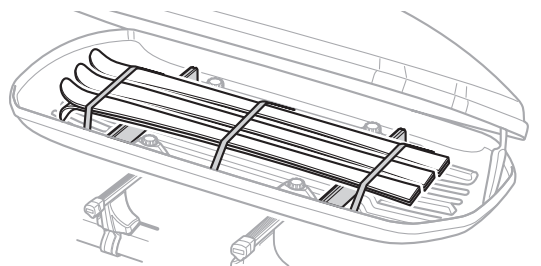

x3

8

9

**i** Thule Box Ski Carrier adapter

**694600** → Motion: 600

**694800** → Motion: 200, 800

**694900** → Motion: 900

**i** Thule T-track adapter